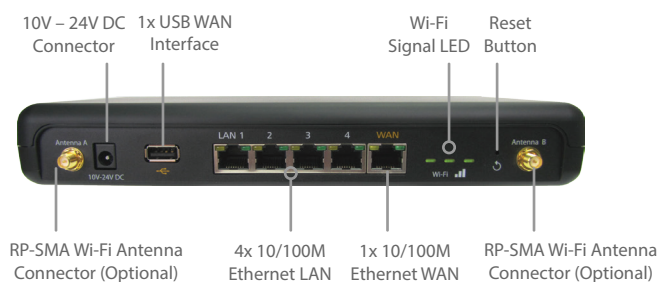

Fast and Secure VPN Connectivity from Any Device.

The Surf SOHO features a built-in PPTP VPN server that allows up to three simultaneous VPN connections to keep documents, financial data, and other sensitive information safe. Windows, OSX, Linux, iOS, and Android are all supported, so you can connect securely from any device, including your smartphone and tablet.

PepVPN. Next-Generation VPN.

In addition to standard PPTP VPN, the Surf SOHO offers PepVPN, an exclusive Peplink secure tunneling technology that fully supports dynamic IP environments and NAT. Plus, it's 100% compatible with SpeedFusion and other Peplink technologies, ensuring fast and flawless connections to all your Peplink/Pepwave equipment.

Specifications

Surf SOHO	
WAN Interface	1x 10/100M Ethernet Port 1x USB Interface
LAN Interface	4x 10/100M Ethernet Ports 802.11b/g/n or 802.11a/n 300 Mbps Wi-Fi Access Point
Wi-Fi AP Operating Frequency	2412 – 2472 MHz or 5180 - 5825 MHz
Wi-Fi Antenna	Integrated 1dBi Omni Wi-Fi Antenna (Switchable to RP-SMA Connector for External Wi-Fi Antenna)
Number of PPTP VPN Users	3
Number of PepVPN Peers	2
Power Input	Device: 10V – 24V DC AC Adapter: AC Input 100V – 240V, DC Output 12V
Power Consumption	13W (max.)
Dimension	4.6 x 9.5 x 1.5 inches 117 x 240 x 38 mm
Weight	0.79 pound 358 grams
Operating Temperature	-14° – 149°F -10° – 65°C
Humidity	15% – 95% (non-condensing)
Certifications	FCC, CE, RoHS
Warranty	1-Year Limited Warranty