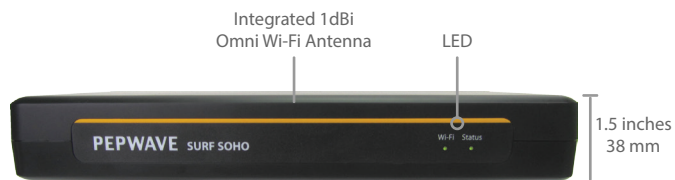

Specifications

Surf SOHO	
WAN Interface	1x 10/100M Ethernet Port 1x USB Interface
LAN Interface	4x 10/100M Ethernet Ports 802.11b/g/n or 802.11a/n 300 Mbps Wi-Fi Access Point
Wi-Fi AP Operating Frequency	2412 – 2472 MHz or 5180 - 5825 MHz
Wi-Fi Antenna	Integrated 1dBi Omni Wi-Fi Antenna (Switchable to RP-SMA Connector for External Wi-Fi Antenna)
Number of PPTP VPN Users	3
Number of PepVPN Peers	2
Power Input	Device: 10V – 24V DC AC Adapter: AC Input 100V – 240V, DC Output 12V
Power Consumption	13W (max.)
Dimension	4.6 x 9.5 x 1.5 inches 117 x 240 x 38 mm
Weight	0.79 pound 358 grams
Operating Temperature	-14° – 149°F -10° – 65°C
Humidity	15% – 95% (non-condensing)
Certifications	FCC, CE, RoHS
Warranty	1-Year Limited Warranty

For the most updated specifications, please refer to our website: <http://www.peplink.com/surf-soho>.

Product Ordering Information

Surf SOHO

Product Code	Description
SUS-SOHO	Professional-grade Wi-Fi router designed for home office, small business, and power users. Supports one Ethernet and one USB 4G LTE/3G WAN.
SUS-SOHO-T	Professional-grade Wi-Fi router designed for home office, small business, and power users. Supports one Ethernet and one USB 4G LTE/3G WAN. Package includes two SMA dual-band antennas.

Features

WAN

USB 4G / 3G Modem Support
Support for PPPoE, Static IP, DHCP
Support for Dynamic DNS services
WAN Link Health Check
Bandwidth Allowance Monitor

WAN Failover

Intelligent Failover

LAN

DHCP Server for LAN Clients
Extended DHCP Options
DHCP Reservation
DNS Proxy for LAN Clients

Complete VPN Solution

PepVPN
Site-to-Site VPN
256-bit AES Encryption
Pre-shared Key Authentication
Dynamic Routing
PPTP VPN Server

Networking

NAT and IP Forwarding
Static Routes
Port Forwarding
Many to One, One to One NAT
NAT Pool
SIP ALG, H.323 ALG
UPnP, NAT-PMP
WINS Server

Advanced QoS

Application Prioritization
Custom Application QoS

Security

Stateful Firewall
DoS Prevention

Device Management

Web Administrative Interface
Command Line Interface
Router Utility Mobile App
Email Notification
Active Client & Session Lists
Bandwidth Usage Statistics
Syslog Service
SNMP v1, v2c and v3

Certification

FCC, CE, RoHS

Works With

And 200+ USB Modem from Worldwide Carriers

For a list of supported modems, please refer to our website: <http://www.peplink.com/modem>.

PEPWAVE
Broadband Possibilities

United States

T: +1 (650) 450 9669
E: sales@pepwave.com

www.pepwave.com

©Pepwave. All rights reserved. Pepwave, the Pepwave logo, and SpeedFusion are trademarks of Pepwave Ltd. Other brands and product names are trademarks or registered trademarks of their respective holders. All specifications are subject to change without notice.