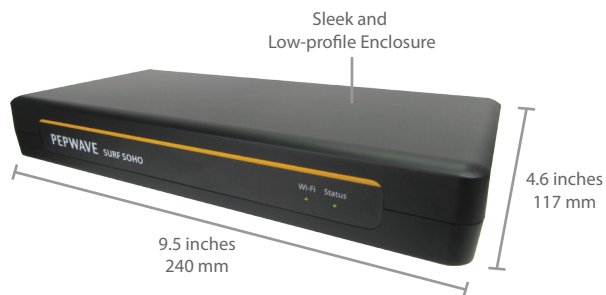

PepVPN. Next-Generation VPN.

In addition to standard PPTP VPN, the Surf SOHO offers PepVPN, an exclusive Peplink secure tunneling technology that fully supports dynamic IP environments and NAT. Plus, it's 100% compatible with SpeedFusion and other Peplink technologies, ensuring fast and flawless connections to all your Peplink/Pepwave equipment.

Specifications

Surf SOHO	
WAN Interface	1x 10/100M Ethernet Port 1x USB Interface
LAN Interface	4x 10/100M Ethernet Ports 802.11b/g/n or 802.11a/n 300 Mbps Wi-Fi Access Point
Wi-Fi AP Operating Frequency	2412 – 2472 MHz or 5180 - 5825 MHz
Wi-Fi Antenna	Integrated 1dBi Omni Wi-Fi Antenna (Switchable to RP-SMA Connector for External Wi-Fi Antenna)
Number of PPTP VPN Users	3
Number of PepVPN Peers	2
Power Input	Device: 10V – 24V DC AC Adapter: AC Input 100V – 240V, DC Output 12V
Power Consumption	13W (max.)
Dimension	4.6 x 9.5 x 1.5 inches 117 x 240 x 38 mm
Weight	0.79 pound 358 grams
Operating Temperature	-14° – 149°F -10° – 65°C
Humidity	15% – 95% (non-condensing)
Certifications	FCC, CE, RoHS
Warranty	1-Year Limited Warranty