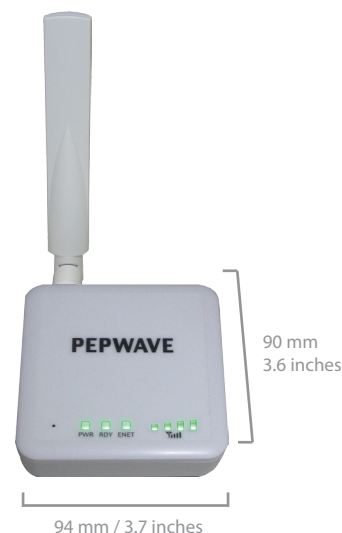

### Travel Buddy – Carry a World-Class Hotspot in Your Pocket.

It may be tiny, but the Surf On-The-Go packs big-time hotspot features. Wherever you land, this tough little travel companion gets you connected quickly, easily, and wirelessly. It even remembers your login details, so you can plug into any available Ethernet connection and get right down to business. Or play.

## Specifications

Surf On-The-Go	
Product Code	SUS-AGN1
Ethernet Interface	1x 10/100M Ethernet Port
USB Interface	1x USB Port
Wi-Fi Data Rate	150 Mbps
Wi-Fi frequency	802.11b/g/n or 802.11a/n
Wi-Fi Transmit Power	2412 - 2472 MHz: 17dBm 5180 - 5825 MHz: 17dBm
Antenna	5dBi Dual-band Omni Antenna
Antenna Connector	RP-SMA Connector
Enclosure	Compact Form Factor Indoor Plastic Enclosure
Dimension	3.7 x 3.6 x 1 inches 94 x 90 x 25.5 mm
Weight	95g / 0.21lb
Security	802.1x, 64/128-bit WEP, WPA, WPA2, 802.11i
Power Input	AC Adapter: AC Input 100 - 240V, 1A / DC Output 12V, 1A
Power Consumption	5W (max.)
Operating Temperature	-20° - 65°C / -4° - 149°F
Humidity	15% - 95% (non-condensing)
Certifications	FCC, CE, RoHS
Warranty	1-Year Limited Warranty