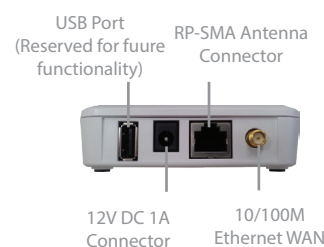

## Specifications

Surf On-The-Go	
Product Code	SUS-AGN1
Ethernet Interface	1x 10/100M Ethernet Port
USB Interface	1x USB Port
Wi-Fi Data Rate	150 Mbps
Wi-Fi frequency	802.11b/g/n or 802.11a/n
Wi-Fi Transmit Power	2412 - 2472 MHz: 17dBm 5180 - 5825 MHz: 17dBm
Antenna	5dBi Dual-band Omni Antenna
Antenna Connector	RP-SMA Connector
Enclosure	Compact Form Factor Indoor Plastic Enclosure
Dimension	3.7 x 3.6 x 1 inches 94 x 90 x 25.5 mm
Weight	95g / 0.21lb
Security	802.1x, 64/128-bit WEP, WPA, WPA2, 802.11i
Power Input	AC Adapter: AC Input 100 - 240V, 1A / DC Output 12V, 1A
Power Consumption	5W (max.)
Operating Temperature	-20° - 65°C / -4° - 149°F
Humidity	15% - 95% (non-condensing)
Certifications	FCC, CE, RoHS
Warranty	1-Year Limited Warranty