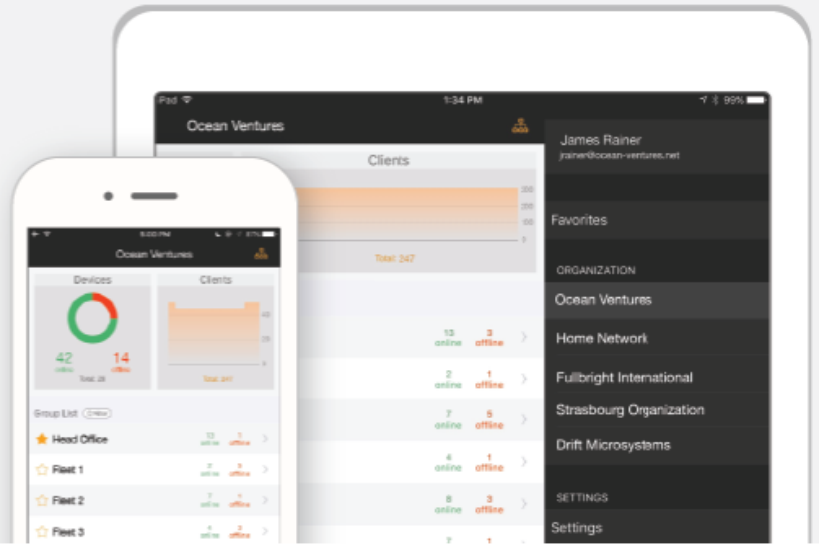

## InControl Mobile App

Review Your Entire Network at a Glance

Download on the **App Store**

Monitor and manage your Peplink / Pepwave network from anywhere with the InControl mobile app. Anywhere you go, you can now check the health of your entire network on your mobile device.

## Your Network, In Control

Check the connection status of any device, the clients they are connected to, and all activity affecting the group.

### Monitor Multiple Organizations

Easily switch between your different organizations.