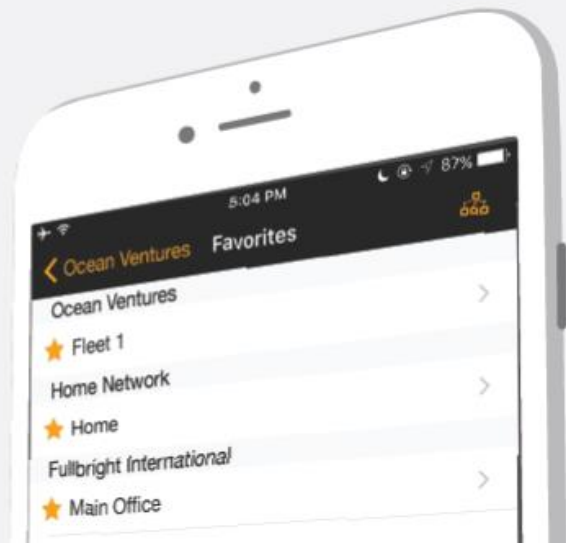

System Requirements:

Requires iOS 8.0 or later. Compatible with iPhone, iPad, and iPod touch.